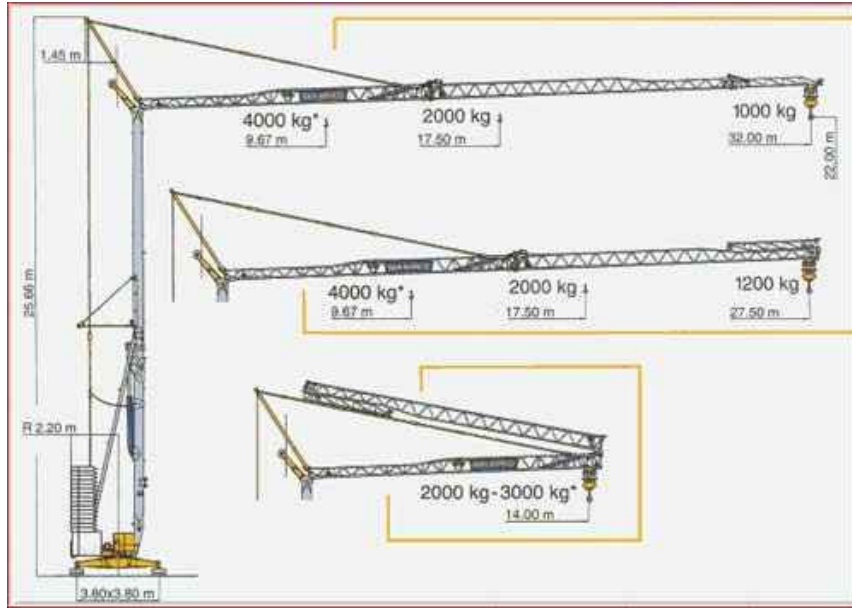

Equipment Planthire Ltd

'lo-call' 0845 680 10 10

Now Hiring and Selling 32mtr Self erecting Tower cranes

Please contact your local branch where our experienced staff will be happy to help you with availability, rates and technical details.